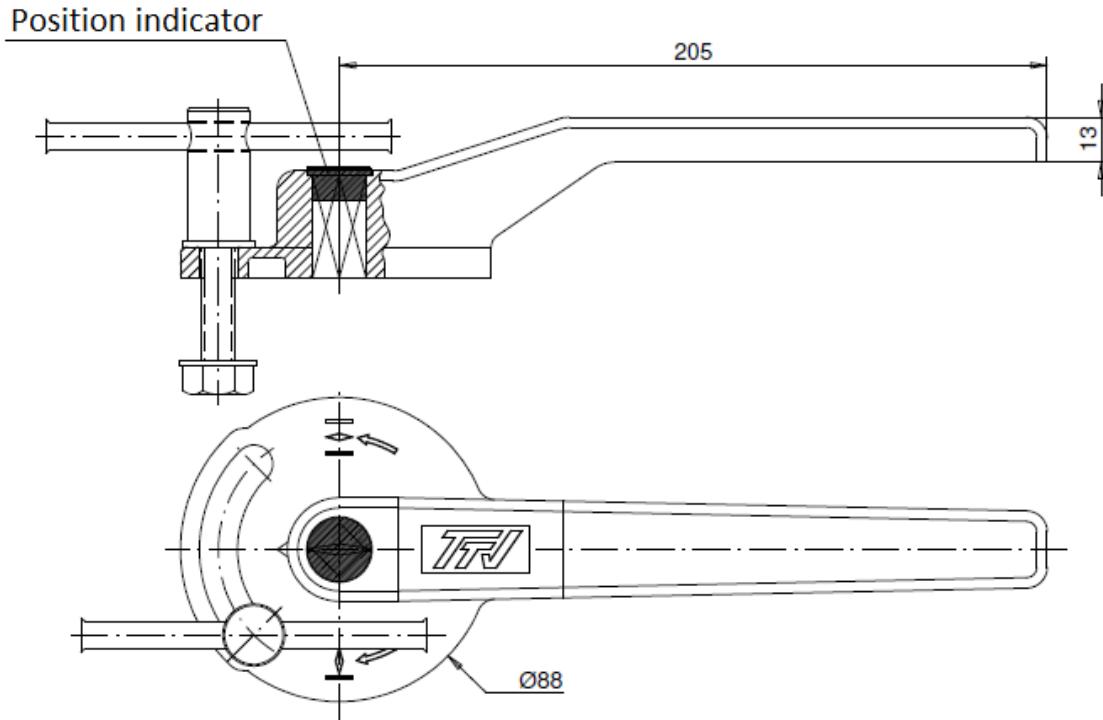

WAFER BUTTERFLY VALVE EXCELLENCE RANGE

STANDARD LEVERS SIZE (in mm) :

DN 32 – 200 :

DN	32-100	125-200
E	205	330
H	57	70
Ø P	88	105

DN 250 – 300 :

WAFER BUTTERFLY VALVE EXCELLENCE RANGE

ASTM A351 CF8M STAINLESS STEEL LEVERS SIZE (in mm) (ON REQUEST) :

DN 40 - 100

DN 125 - 200