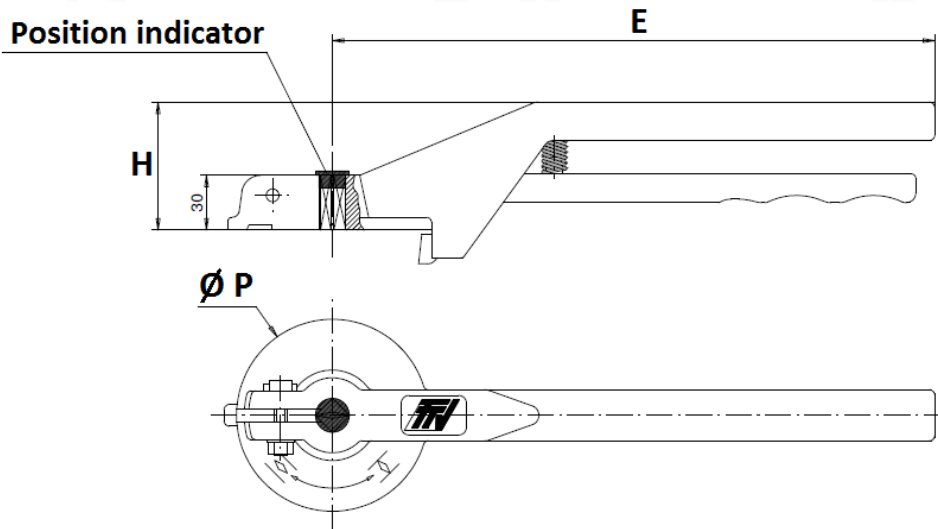

WAFER BUTTERFLY VALVE EXCELLENCE RANGE

STANDARD LEVERS SIZE (in mm) :

DN 32 – 200 :

DN	32-100	125-200
E	205	330
H	57	70
Ø P	88	105

DN 250 – 300 :

WAFER BUTTERFLY VALVE EXCELLENCE RANGE

ASTM A351 CF8M STAINLESS STEEL LEVERS SIZE (in mm) (ON REQUEST) :

DN 40 - 100

DN 125 - 200