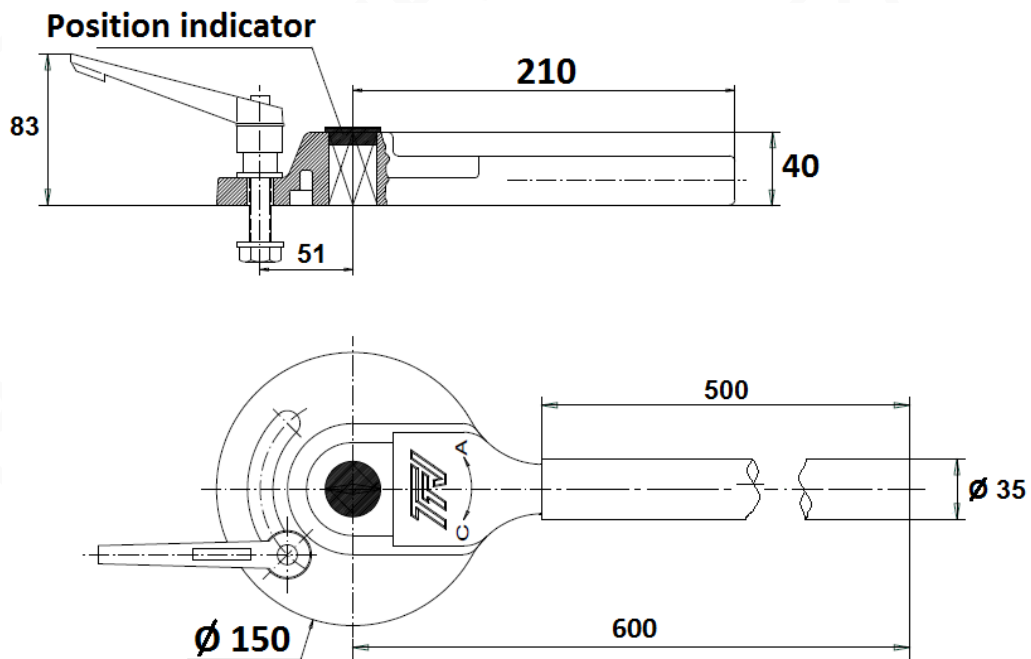

WAFER BUTTERFLY VALVE EXCELLENCE RANGE

STANDARD LEVERS SIZE (in mm) :

DN 32 – 200 :

DN	32-100	125-200
E	205	330
H	57	70
Ø P	88	105

DN 250 – 300 :

WAFER BUTTERFLY VALVE EXCELLENCE RANGE

ASTM A351 CF8M STAINLESS STEEL LEVERS SIZE (in mm) (ON REQUEST) :

DN 40 - 100

DN 125 - 200